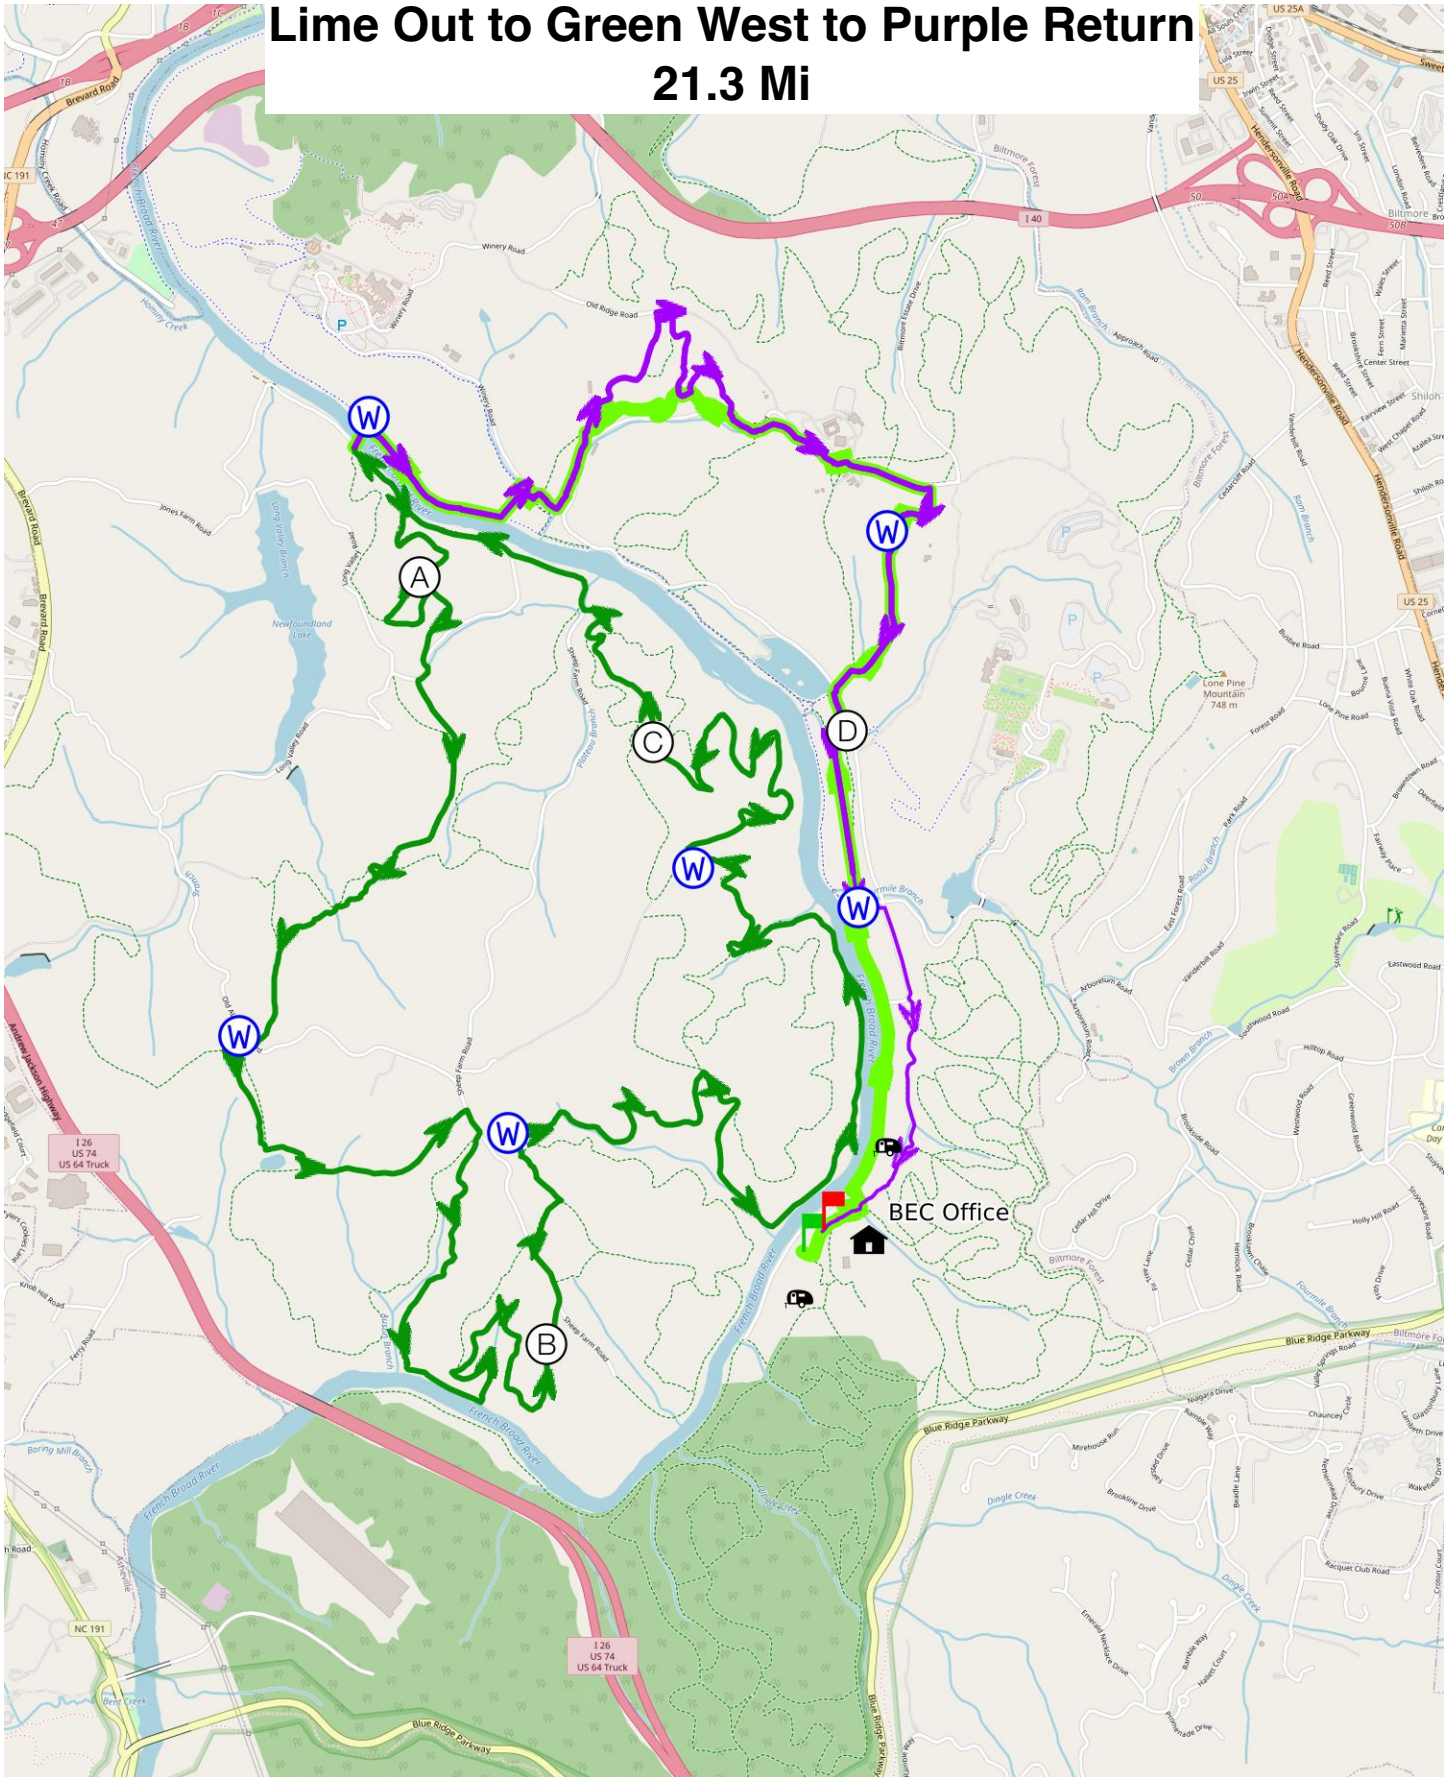

Lime Out to Green West to Purple Return 21.3 Mi

Mercator Projection
WGS84
UTM Zone 17S